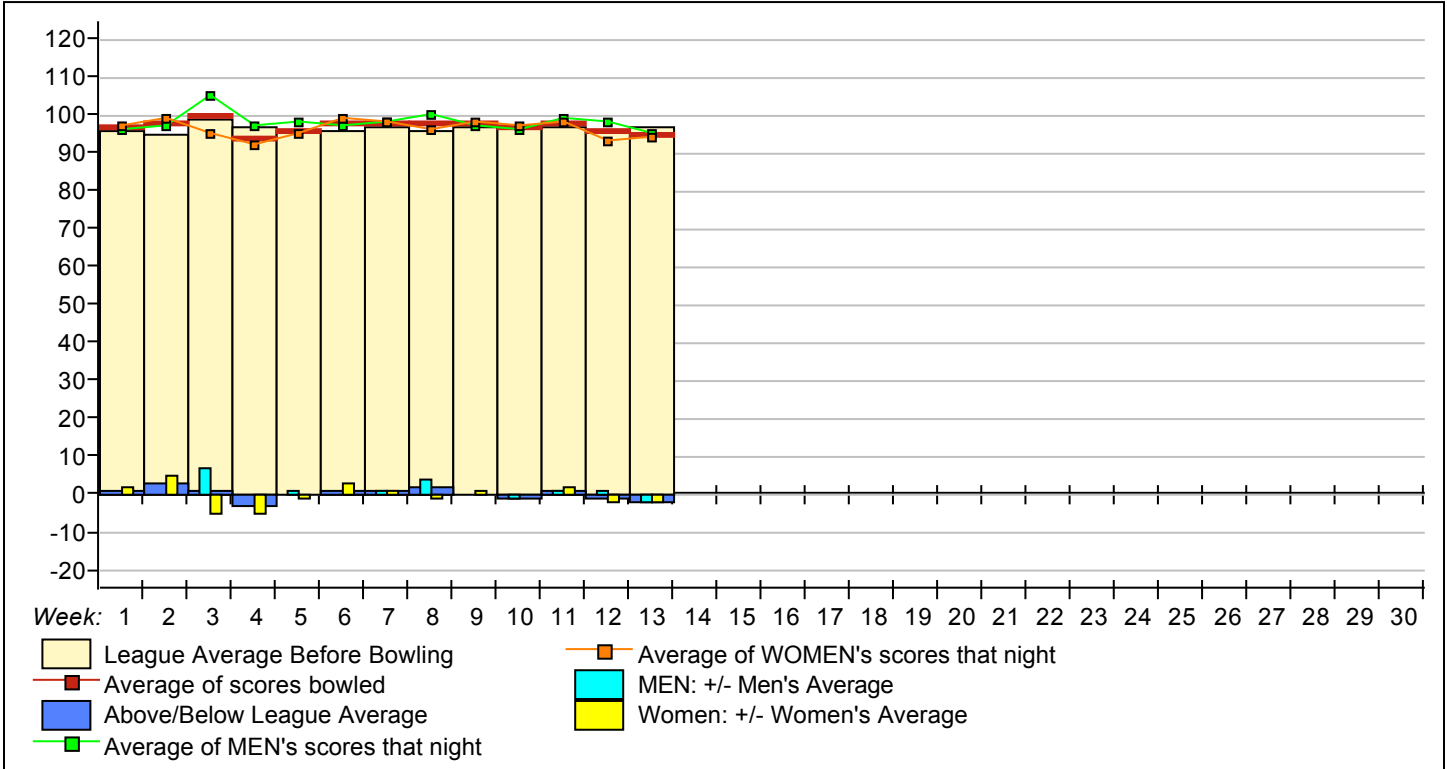

**League Average Week-by-Week**

**Team Standings**

Place	#	Team Name	%Won	Points Won	Points Lost	UnEarned Points	Y-T-D % WON	Year-To-Date WON	Y-T-D LOST	Games Won	Scratch Pins	Pins + HDCP
1	6	TIGERS	60.3	23½	15½		60.3	23½	15½	23½	14788	15271
2	1	YANKEES	52.6	20½	18½		52.6	20½	18½	20½	15266	15473
3	5	DODGERS	52.6	20½	18½		52.6	20½	18½	20½	14580	15114
4	3	ORIOLES	46.2	18	21		46.2	18	21	18	16025	16025
5	4	METS	44.9	17½	21½		44.9	17½	21½	17½	13856	14324
6	2	INDIANS	43.6	17	22		43.6	17	22	17	14850	15183