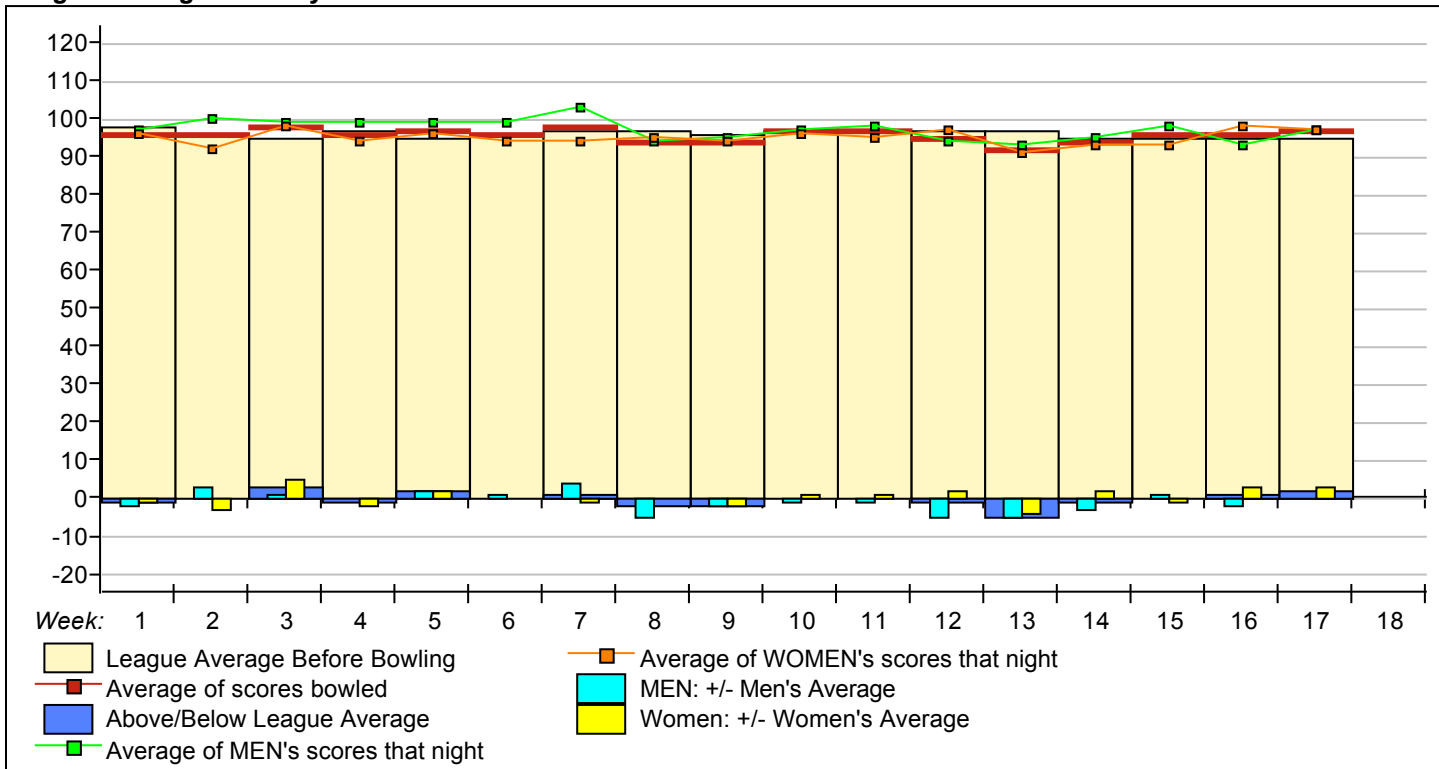

League Average Week-by-Week

Team Standings

Place	#	Team Name	%Won	Points Won	Points Lost	UnEarned Points	Y-T-D % WON	Year-To-Date WON	Y-T-D LOST	Games Won	Scratch Pins	Pins + HDCP
1	3	ORIOLES	64.7	33	18		64.7	33	18	33	26404	26404
2	4	METS	54.9	28	23		54.9	28	23	28	22962	24906
3	5	DODGERS	54.9	28	23		54.9	28	23	28	23573	24761
4	1	YANKEES	52.9	27	24		52.9	27	24	27	24547	25018
5	2	INDIANS	41.2	21	30		41.2	21	30	21	24403	24889
6	6	TIGERS	31.4	16	35		31.4	16	35	16	24518	24836

Lane Assignments

Today	9-10 3- 4	11-12 5- 1	13-14 2- 6	Position Round
-------	--------------	---------------	---------------	----------------

Season High Scores

Scratch Game	590	ORIOLES	540	YANKEES	540	TIGERS	
Scratch Series	1675	ORIOLES	1567	YANKEES	1511	TIGERS	
Handicap Game	590	ORIOLES	574	YANKEES	571	DODGERS	
Handicap Series	1678	YANKEES	1675	ORIOLES	1630	DODGERS	
Men	Scratch Game	157	Robert Natalie	144	Dale Simonson	141	Jack Macomb
	Scratch Series	420	Robert Natalie	385	Jack Macomb	363	Joseph Gauch
Women	Scratch Game	157	Joan DiMaio	154	Lorie Devito	153	Terry DelDeo
	Scratch Series	404	Terry DelDeo	395	Lorie Devito	379	Joan DiMaio