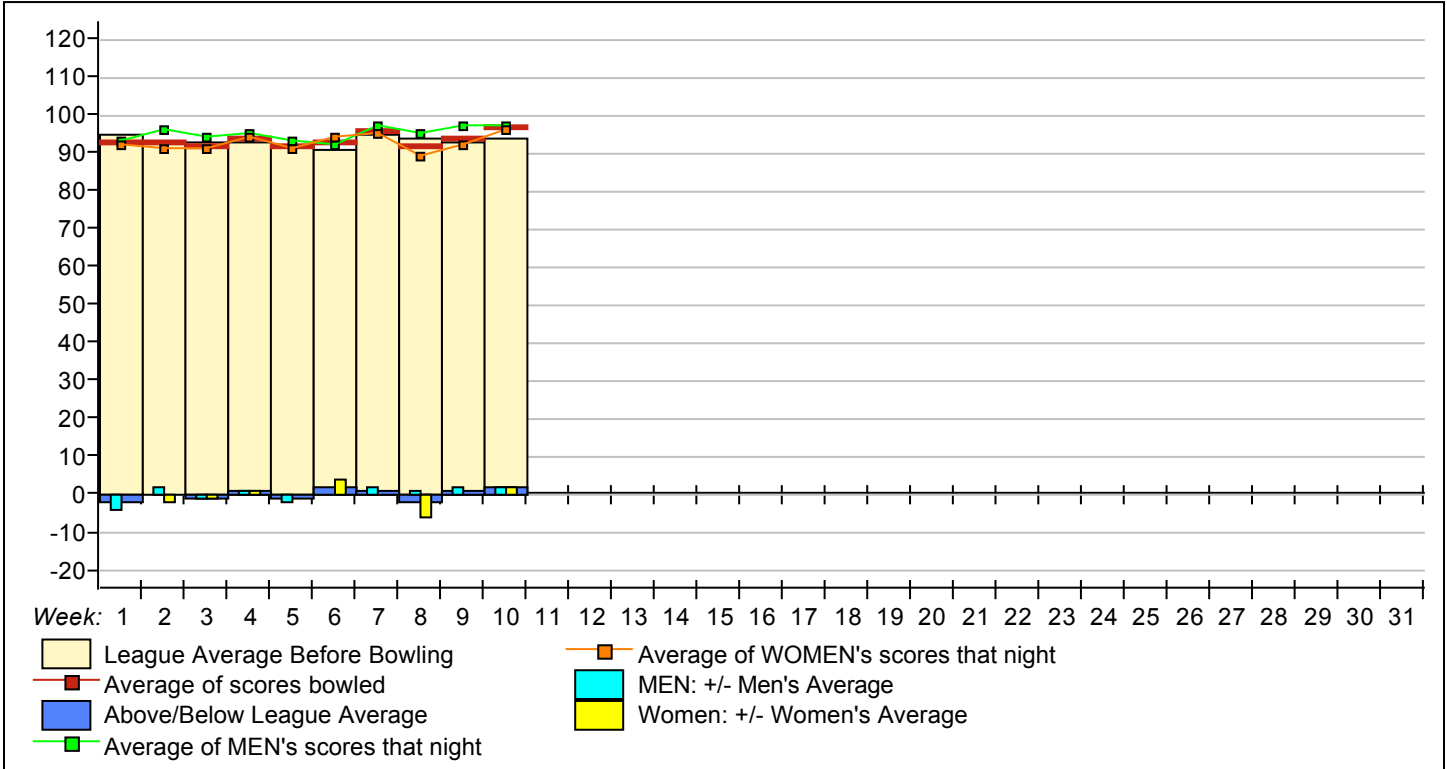

League Average Week-by-Week

Team Standings

Place	#	Team Name	%Won	Points Won	Points Lost	UnEarned Points	Y-T-D % WON	Year-To-Date WON	Y-T-D LOST	Games Won	Scratch Pins	Pins + HDCP
1	8	RANGERS	60.0	18	12		60.0	18	12	18	14118	14229
2	7	WHITE SOX	60.0	18	12		60.0	18	12	18	14059	14191
3	3	ORIOLES	56.7	17	13		56.7	17	13	17	14585	14585
4	4	METS	55.0	16½	13½		55.0	16½	13½	16½	13694	14141
5	5	DODGERS	51.7	15½	14½		51.7	15½	14½	15½	13851	13986
6	6	TIGERS	40.0	12	18		40.0	12	18	12	13723	14008
7	2	INDIANS	40.0	12	18		40.0	12	18	12	13793	13922
8	1	YANKEES	36.7	11	19		36.7	11	19	11	13662	13974