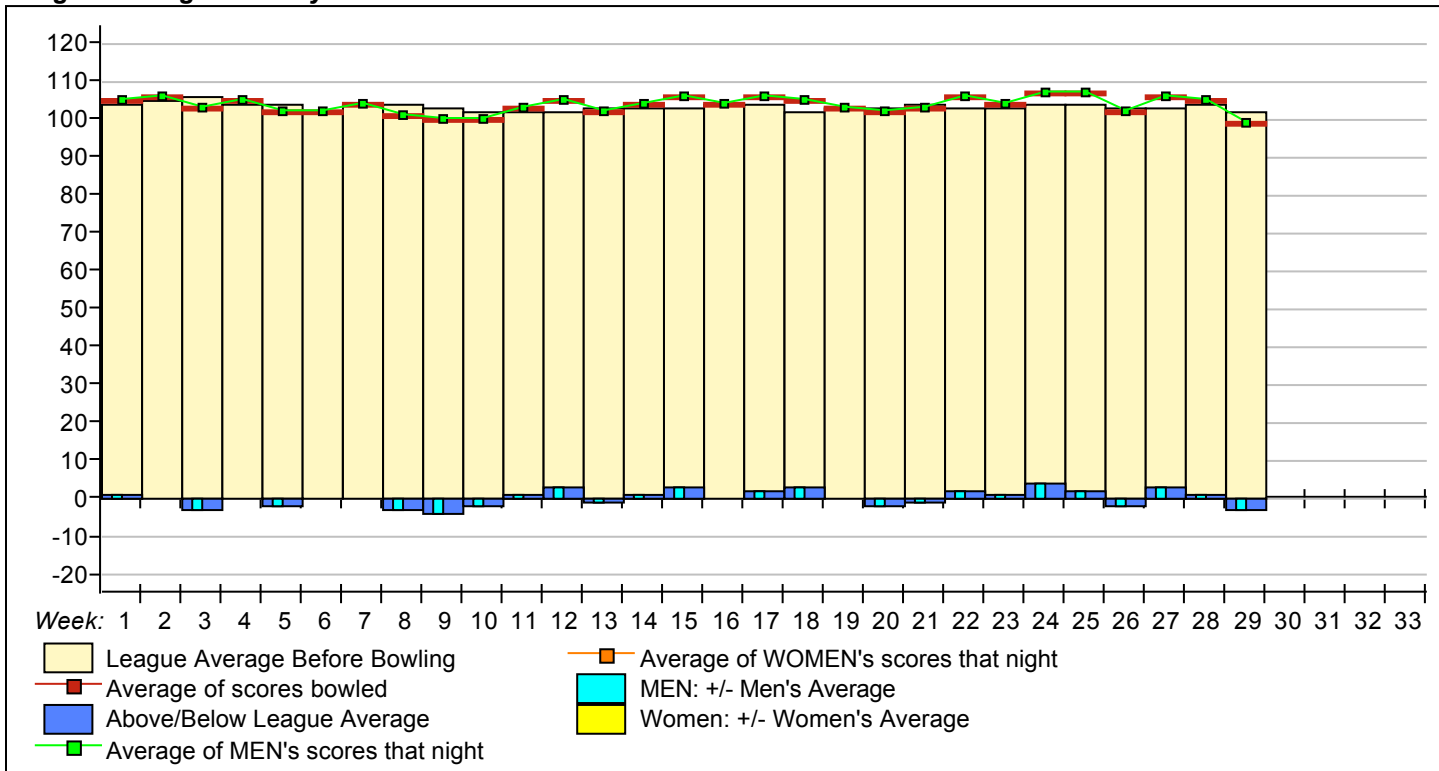

League Average Week-by-Week

Team Standings

Place	#	Team Name	%Won	Points Won	Points Lost	UnEarned Points	Y-T-D % WON	Year-To-Date WON	Y-T-D LOST	Games Won	Scratch Pins	Total Pins
1	5	SPREMULLI + SONS	75.0	87	29		75.0	87	29	62	46112	46112
2	1	BORI GRAPHIX	53.0	61½	54½		53.0	61½	54½	46	43623	43623
3	6	PATRONE'S DYNAST	48.3	56	60		48.3	56	60	43	44494	44494
4	2	SANTILLI GEMS	48.3	56	60		48.3	56	60	44	44204	44204
5	4	GALLERY OF WINES	38.8	45	71		38.8	45	71	33½	43919	43919
6	3	SAL'S PALS	36.6	42½	73½		36.6	42½	73½	32½	44241	44241