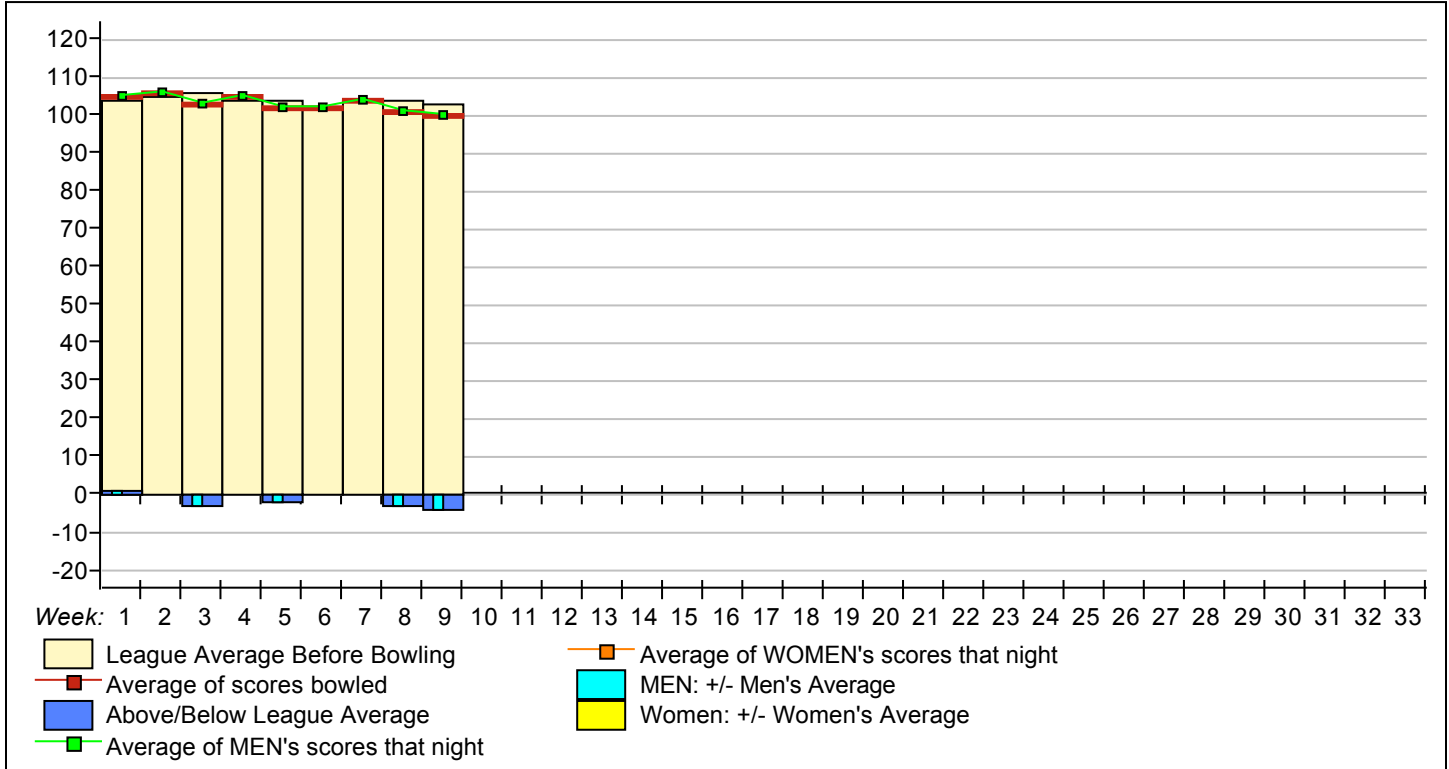

League Average Week-by-Week

Team Standings

Place	#	Team Name	%Won	Points Won	Points Lost	UnEarned Points	Y-T-D % WON	Year-To-Date WON	Y-T-D LOST	Games Won	Scratch Pins	Total Pins
1	6	PATRONE'S DYNAST	66.7	24	12		66.7	24	12	18	13954	13954
2	1	BORI GRAPHIX	59.7	21½	14½		59.7	21½	14½	16	13980	13980
3	5	SPREMULLI + SONS	55.6	20	16		55.6	20	16	14	13707	13707
4	2	SANTILLI GEMS	50.0	18	18		50.0	18	18	13	13203	13203
5	4	GALLERY OF WINES	34.7	12½	23½		34.7	12½	23½	10	13278	13278
6	3	SAL'S PALS	33.3	12	24		33.3	12	24	10	13514	13514