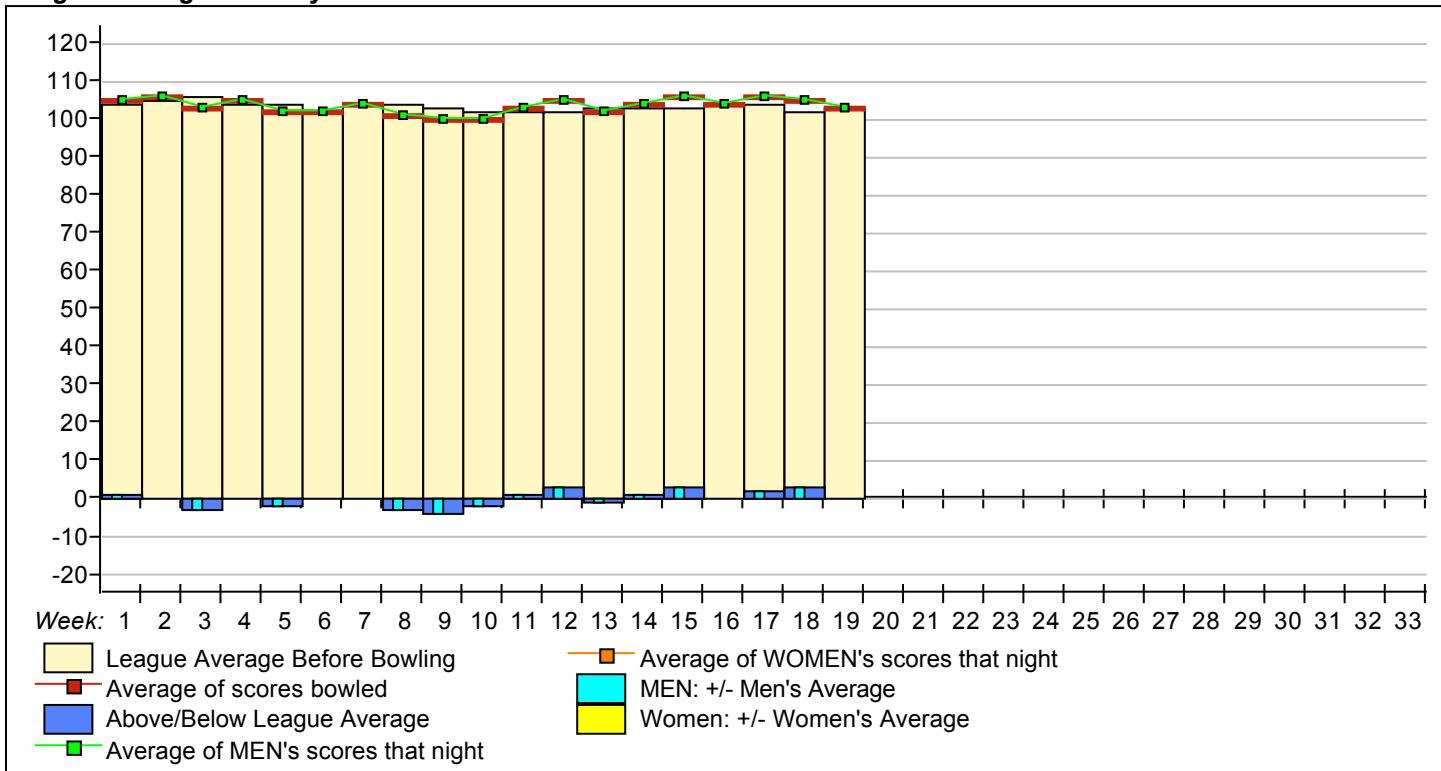

League Average Week-by-Week

Team Standings

Place	#	Team Name	%Won	Points Won	Points Lost	UnEarned Points	Y-T-D % WON	Year-To-Date WON	Y-T-D LOST	Games Won	Scratch Pins	Total Pins
1	5	SPREMULLI + SONS	72.4	55	21		72.4	55	21	39	29911	29911
2	1	BORI GRAPHIX	53.9	41	35		53.9	41	35	31½	29373	29373
3	6	PATRONE'S DYNAST	51.3	39	37		51.3	39	37	29	29230	29230
4	2	SANTILLI GEMS	46.1	35	41		46.1	35	41	27	28599	28599
5	4	GALLERY OF WINES	40.1	30½	45½		40.1	30½	45½	23	28579	28579
6	3	SAL'S PALS	36.2	27½	48½		36.2	27½	48½	21½	28996	28996