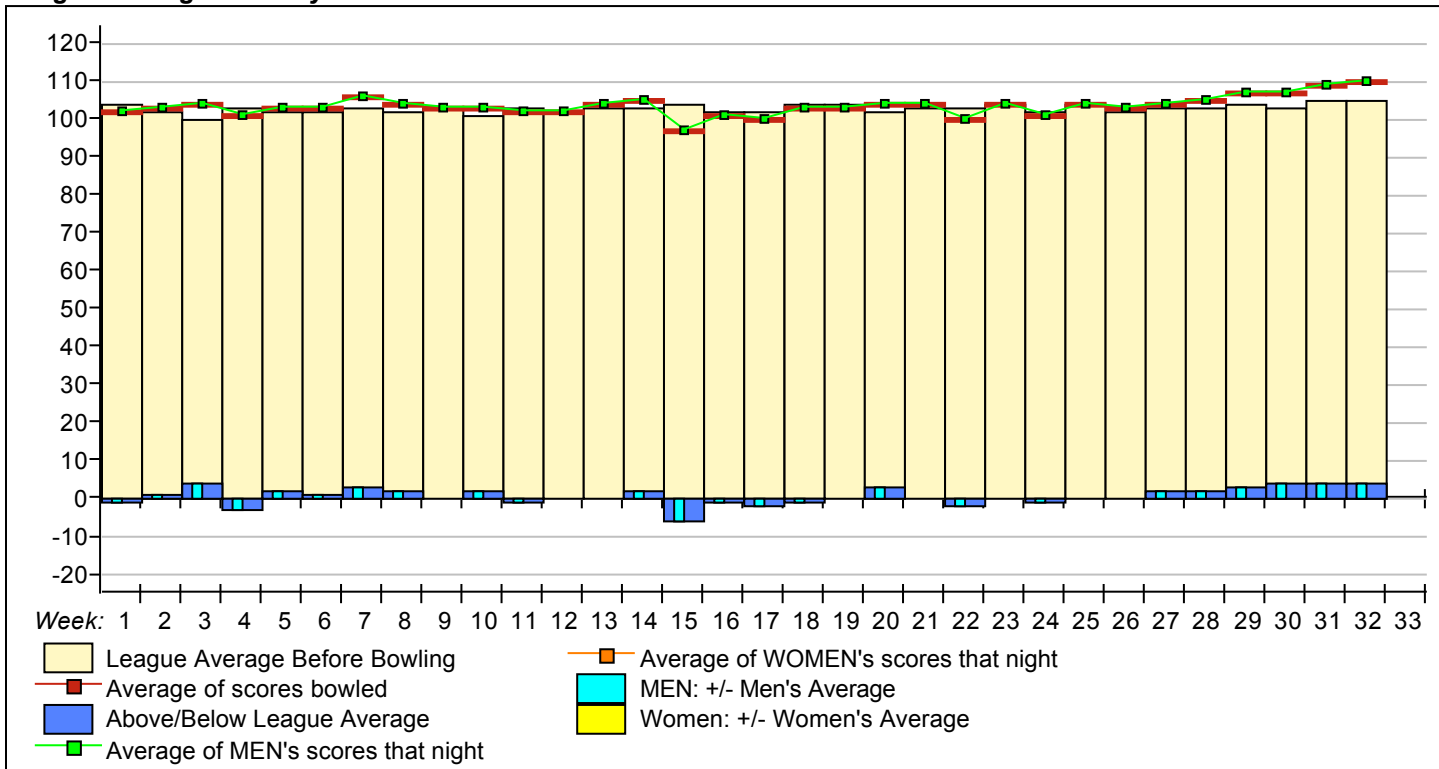

League Average Week-by-Week

Team Standings

Place	#	Team Name	%Won	Points Won	Points Lost	UnEarned Points	Y-T-D % WON	Year-To-Date WON	Y-T-D LOST	Games Won	Scratch Pins	Total Pins
1	6	SANTILLI GEMS	66.4	85	43		66.4	85	43	62	39752	39752
2	5	RAY'S CATERING	57.8	74	54		57.8	74	54	54	39745	39745
3	3	PATRONE'S DYNAST	55.1	70½	57½		55.1	70½	57½	52½	40312	40312
4	2	BORI GRAFIX	45.3	58	70		45.3	58	70	43	39231	39231
5	4	SAL'S PALS	39.5	50½	77½	1	39.5	50½	77½	38½	38631	38631
6	1	SPREMULLI & SONS	35.2	45	83		35.2	45	83	37	38975	38975

Lane Assignments

Today	5-6 3- 6	7-8 1- 2	9-10 4- 5	Manually assigned
-------	-------------	-------------	--------------	-------------------

Season High Scores

Scratch Game	509	SANTILLI GEMS	501	PATRONE'S DYNASTY	494	SAL'S PALS
Scratch Series	1418	SANTILLI GEMS	1371	SAL'S PALS	1358	PATRONE'S DYNASTY
Scratch Game	175	Nick Cerra	170	Bob Baldinelli	164	Ralph Rainone
Scratch Series	476	Nick Cerra	416	Bob Baldinelli	413	Ricky Buchanan
					413	John Spremulli Jr. Jr